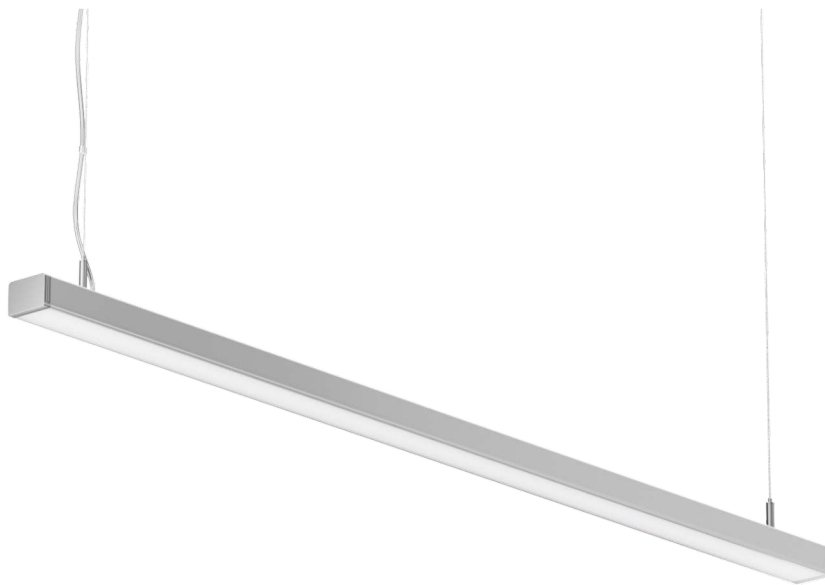

LUMINES Lighting ILEDO

Linear LED Luminaire

ILEDO
by **LUMINES**[®]
LIGHTING

LUMINES Lighting Linear LED Luminaire is dedicated mainly for indoor use. It is used as a main and decorative light source. Due to its minimalistic design, it allows for various interior arrangements.

Exact length of the luminaire [mm]	615
Fixture height [mm]	30
Fixture depth [mm]	43
Input voltage	220-240V AC
Useful luminous flux [lm] in a 120° cone	1570
Color temperature CCT [K]	3900
Color	Anodized silver

ENERG⁺

LUMINES Lighting
LUM-ILEDOS-60-4K

A
B
C
D
E
F
G

F

20
kWh/1000h

2019/2015

SET INCLUDES

LED luminaire	Aluminum
Light source	Samsung LED
Diffuser material	PMMA
Diffuser color	Milk
Set of suspensions	
Line	1250 mm x 1,2 mm
Cable lock	M4 9x29 nickel plated
Nipple	M10x1 nickel plated
Ceiling mounting bracket	15x15 M10x1 nickel

How to install?

Scan the QR code to
see the instructional video

LUMINES Lighting ILEDO

Linear LED Luminaire

ILEDO
by **LUMINES**[®]
LIGHTING

LUMINES Lighting Linear LED Luminaire is dedicated mainly for indoor use. It is used as a main and decorative light source. Due to its minimalistic design, it allows for various interior arrangements.