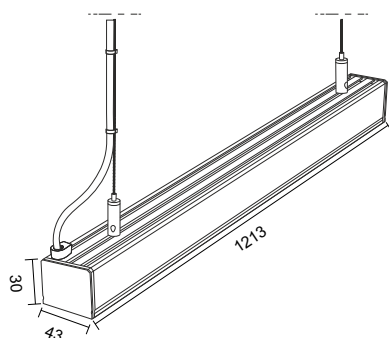

LUMINES Lighting ILEDO

Linear LED Luminaire

ILEDO
by **LUMINES**®
LIGHTING

LUMINES Lighting Linear LED Luminaire is dedicated mainly for indoor use. It is used as a main and decorative light source. Due to its minimalistic design, it allows for various interior arrangements.

Exact length of the luminaire [mm]	1213
Fixture height [mm]	30
Fixture depth [mm]	43
Input voltage	220-240V AC
Useful luminous flux [lm] in a 120° cone	3110
Color temperature CCT [K]	3900
Color	Anodized silver

ENERG⁺

LUMINES Lighting
LUM-ILEDOS120-4K

A
B
C
D
E
F
G

F

39
kWh/1000h

2019/2015