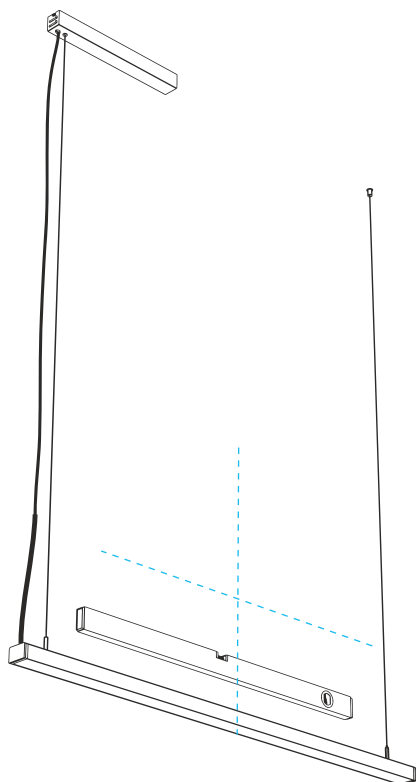

How to install?

Scan the QR code to
see the instructional video