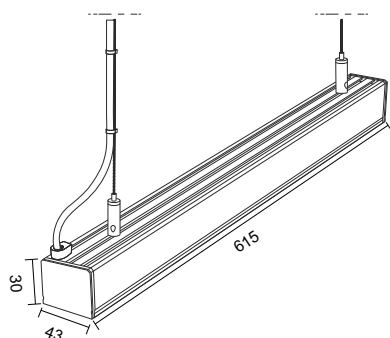

LUMINES Lighting ILEDO

Linear LED Luminaire

ILEDO
by **LUMINES**®
LIGHTING

LUMINES Lighting Linear LED Luminaire is dedicated mainly for indoor use. It is used as a main and decorative light source. Due to its minimalistic design, it allows for various interior arrangements.

Exact length of the luminaire [mm]	615
Fixture height [mm]	30
Fixture depth [mm]	43
Input voltage	220-240V AC
Useful luminous flux [lm] in a 120° cone	1570
Color temperature CCT [K]	3900
Color	Anodized silver

ENERG⁺

LUMINES Lighting
LUM-ILEDOS-60-4K

A
B
C
D
E
F
G

F

20
kWh/1000h

2019/2015