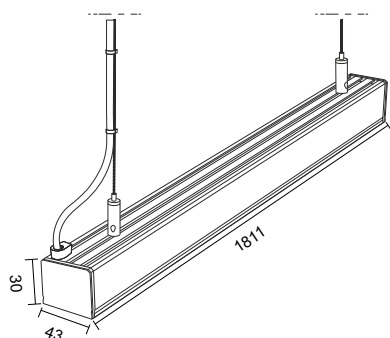

LUMINES Lighting ILEDO

Linear LED Luminaire

ILEDO
by **LUMINES**®
LIGHTING

LUMINES Lighting Linear LED Luminaire is dedicated mainly for indoor use. It is used as a main and decorative light source. Due to its minimalistic design, it allows for various interior arrangements.

Exact length of the luminaire [mm]	1811
Fixture height [mm]	30
Fixture depth [mm]	43
Input voltage	220-240V AC
Useful luminous flux [lm] in a 120° cone	4670
Color temperature CCT [K]	3900
Color	Anodized silver

ENERG⁺

LUMINES Lighting
LUM-ILEDOS180-4K

F

56
kWh/1000h

2019/2015