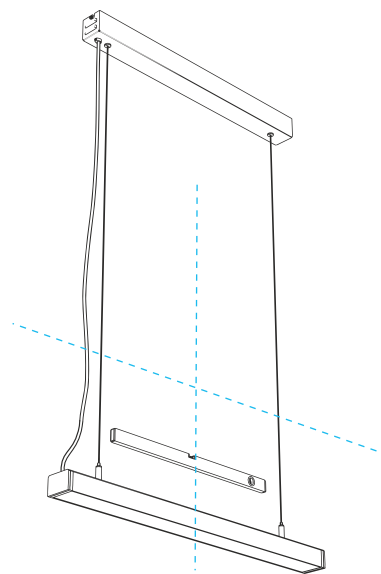

How to install?

Scan the QR code to
see the instructional video