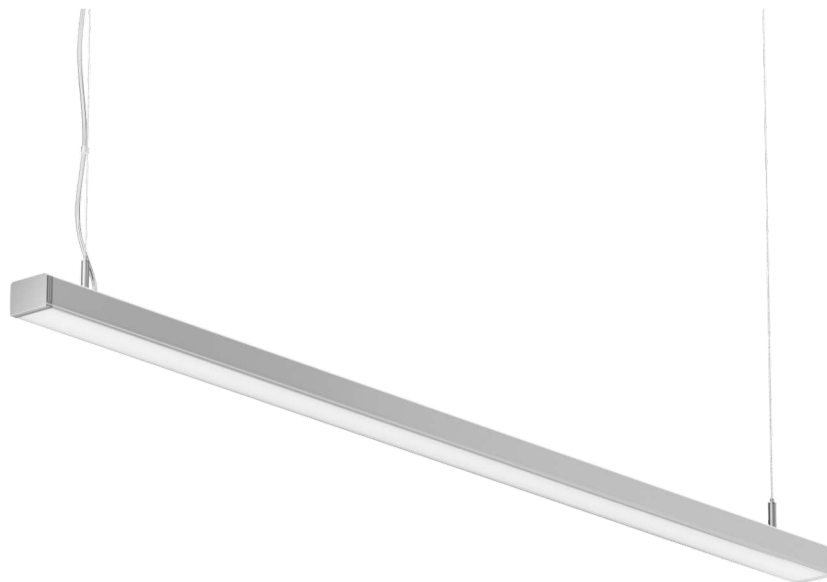

LUMINES Lighting ILEDO

Linear LED Luminaire

ILEDO
by **LUMINES**[®]
LIGHTING

LUMINES Lighting Linear LED Luminaire is dedicated mainly for indoor use. It is used as a main and decorative light source. Due to its minimalistic design, it allows for various interior arrangements.

ENERG⁺

LUMINES Lighting
LUM-ILEDOS-60-4K

A
B
C
D
E
F
G

F

20
kWh/1000h

2019/2015

SET INCLUDES

LED luminaire	Aluminum
Light source	Samsung LED
Diffuser material	PMMA
Diffuser color	Milk
Set of suspensions	
Line	1250 mm x 1,2 mm
Cable lock	M4 9x29 nickel plated
Nipple	M10x1 nickel plated
Ceiling mounting bracket	15x15 M10x1 nickel

How to install?

Scan the QR code to
see the instructional video

LUMINES Lighting ILEDO

Linear LED Luminaire

ILEDO
by **LUMINES**[®]
LIGHTING

LUMINES Lighting Linear LED Luminaire is dedicated mainly for indoor use. It is used as a main and decorative light source. Due to its minimalistic design, it allows for various interior arrangements.

Exact length of the luminaire [mm]	1213
Fixture height [mm]	30
Fixture depth [mm]	43
Input voltage	220-240V AC
Useful luminous flux [lm] in a 120° cone	3110
Color temperature CCT [K]	3900
Color	Anodized silver