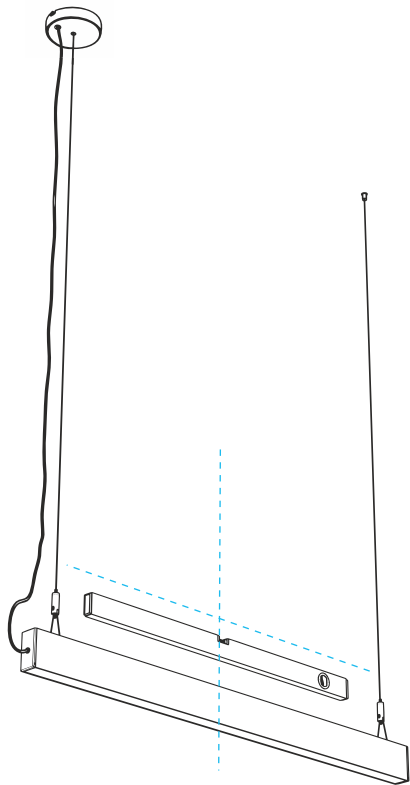

How to install?

Scan the QR code to
see the instructional video