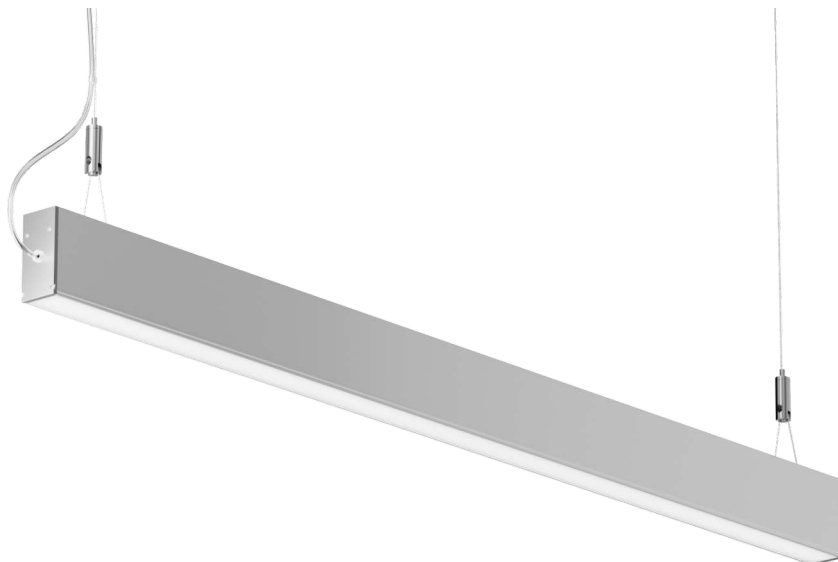

LUMINES Lighting DULIO Linear LED Luminaire

DULIO
by **LUMINES**[®]
LIGHTING

LUMINES Lighting Linear LED Luminaire is dedicated mainly for indoor use. It is used as a main and decorative light source. Due to its minimalistic design, it allows for various interior arrangements.

SET INCLUDES

LED luminaire	Aluminum
Light source	Samsung LED
Diffuser material	PMMA
Diffuser color	Milk
Set of suspensions	
Line	1250 mm x 1,2 mm
Line with a ball	100 mm
Cable lock	M4 9x29 nickel plated
Nipple	M10x1 nickel plated
Ceiling mounting bracket	15x15 M10x1 nickel

How to install?

Scan the QR code to
see the instructional video

LUMINES Lighting DULIO Linear LED Luminaire

DULIO
by **LUMINES**[®]
LIGHTING

LUMINES Lighting Linear LED Luminaire is dedicated mainly for indoor use. It is used as a main and decorative light source. Due to its minimalistic design, it allows for various interior arrangements.