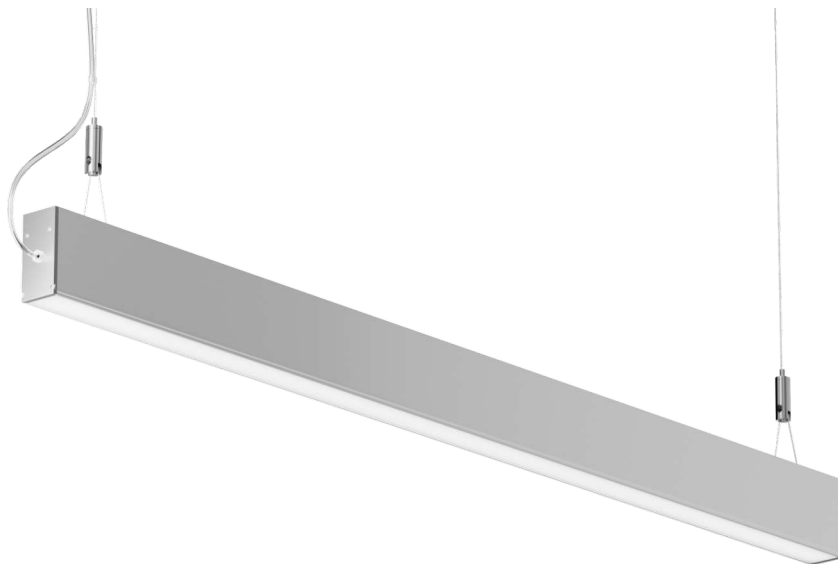

LUMINES Lighting DULIO Linear LED Luminaire

DULIO
by **LUMINES**[®]
LIGHTING

LUMINES Lighting Linear LED Luminaire is dedicated mainly for indoor use. It is used as a main and decorative light source. Due to its minimalistic design, it allows for various interior arrangements.

Exact length of the luminaire [mm]	613
Fixture height [mm]	88,5
Fixture depth [mm]	43
Input voltage	220-240V AC
Total luminous flux [lm] / Useful luminous flux [lm] in a sphere (360)°	3980
Color temperature CCT [K]	3900
Color	Anodized silver

SET INCLUDES

LED luminaire	Aluminum
Light source	Samsung LED
Diffuser material	PMMA
Diffuser color	Milk
Set of suspensions	
Line	1250 mm x 1,2 mm
Line with a ball	100 mm
Cable lock	M4 9x29 nickel plated
Nipple	M10x1 nickel plated
Ceiling mounting bracket	15x15 M10x1 nickel

How to install?

Scan the QR code to
see the instructional video

LUMINES Lighting DULIO Linear LED Luminaire

DULIO
by **LUMINES**[®]
LIGHTING

LUMINES Lighting Linear LED Luminaire is dedicated mainly for indoor use. It is used as a main and decorative light source. Due to its minimalistic design, it allows for various interior arrangements.