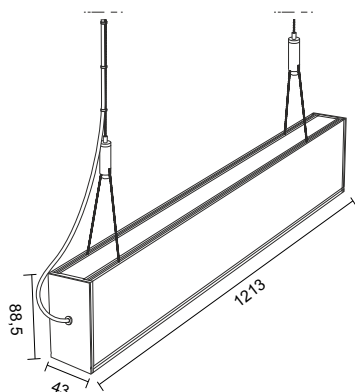

LUMINES Lighting DULIO Linear LED Luminaire