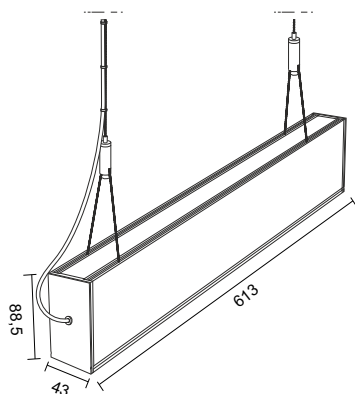

LUMINES Lighting DULIO Linear LED Luminaire