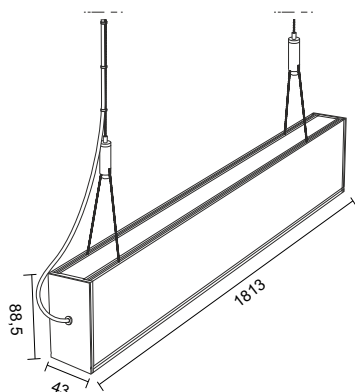

LUMINES Lighting DULIO Linear LED Luminaire

DULIO
by **LUMINES**®
LIGHTING

LUMINES Lighting Linear LED Luminaire is dedicated mainly for indoor use. It is used as a main and decorative light source. Due to its minimalistic design, it allows for various interior arrangements.

Exact length of the luminaire [mm]	1813
Fixture height [mm]	88,5
Fixture depth [mm]	43
Input voltage	220-240V AC
Total luminous flux [lm] / Useful luminous flux [lm] in a sphere (360)°	12500
Color temperature CCT [K]	3900
Color	Anodized silver

ENERG⁺

LUMINES Lighting
LUM-DULIOS-180-4K

A
B
C
D
E
F
G

F

117
kWh/1000h

2019/2015